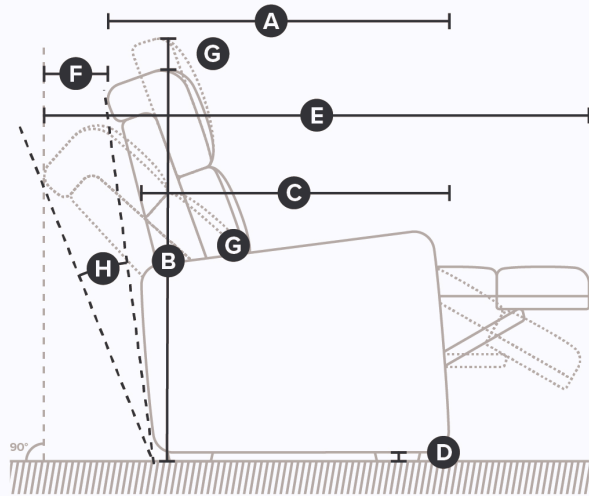

SOREN FLARED ARM

77172

DIMENSIONS

Side

All measurements in centimeters (cm).

SKU	Description	A. Depth	B. Height	C. Arm Depth	D. Ground Clearance	E. Full Recline Depth	F. Wall Clearance
77172-01	Sofa	88.90	88.90	87.60	17.79		
77172-02	Chair			87.60	17.79		
77172-03	Loveseat	88.90	88.90	87.60	17.79		
77172-04	Ottoman	45.72	50.80		17.79		
77172-12	Left-Hand Facing Sofa	88.90	88.90	87.60	17.79		
77172-13	Right-Hand Facing Sofa	88.90	88.90	87.60	17.79		
77172-39	Left-Hand Facing Sofa Split	88.90	88.90	87.60	17.79		
77172-40	Right-Hand Facing Sofa Split	88.90	88.90	87.60	17.79		
77172-62	Pushback Chair	99.06	99.06	87.60	7.59	129.03	135.38
77172-D1	2 Seat Sofa	88.90	88.90	87.60	17.79