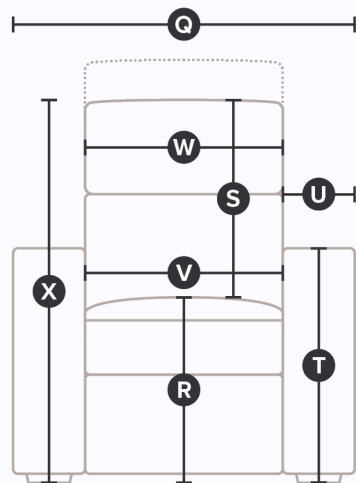

Front

All measurements in centimeters (cm).

SKU	Description	Q. Width	R. Seat Height From Floor	S. Height Of Back From Seat	T. Arm Height From Floor	U. Arm Width	V. Width Between Arms
77172-01	Sofa	213.36	50.80	45.70	64.70	28.95	190.50
77172-02	Chair	86.36	50.80	45.70	64.70	28.95	63.50
77172-03	Loveseat	149.86	50.80	45.70	64.70	28.95	127.00
77172-04	Ottoman	63.50	50.80				
77172-12	Left-Hand Facing Sofa	173.99	50.80	45.70	64.70	28.95	
77172-13	Right-Hand Facing Sofa	173.99	50.80	45.70	64.70	28.95	
77172-39	Left-Hand Facing Sofa Split	260.35	50.80	45.70	64.70	28.95	
77172-40	Right-Hand Facing Sofa Split	260.35	50.80	45.70	64.70	28.95	
77172-62	Pushback Chair	83.82	50.80	63.50	64.70	28.95	55.90
77172-D1	2 Seat Sofa	213.36	50.80	45.70	64.70	28.95	190.50